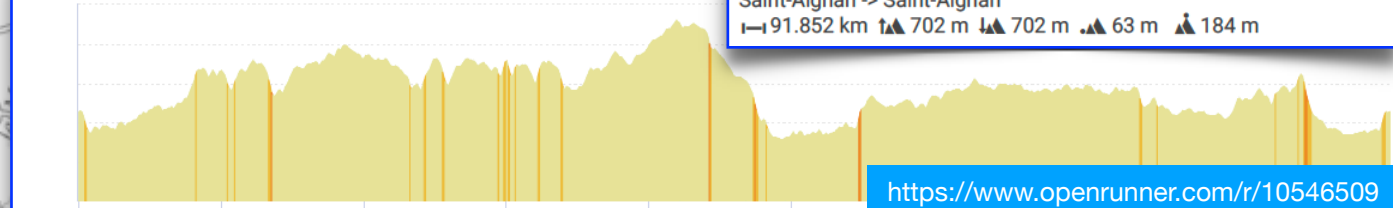

Parcours promeneurs

Parcours randonneurs

Parcours randonneurs + rallonge

Départ 9h 00

<5% <7% <10% <15% >15%

<https://www.openrunner.com/r/10546502>

10546502 | Cyclisme - Route | St Aignan 18/10/20 Prom
Saint-Aignan -> Saint-Aignan
↳ 51.476 km ⚡ 447 m ⚡ 447 m ⚡ 69 m ⚡ 171 m

<5% <7% <10% <15% >15%

<https://www.openrunner.com/r/10546506>

10546506 | Cyclisme - Route | St Aignan 18/10/20 Rando
Saint-Aignan -> Saint-Aignan
↳ 84.04 km ⚡ 663 m ⚡ 663 m ⚡ 63 m ⚡ 184 m

<5% <7% <10% <15% >15%

10546509 | Cyclisme - Route | St Aignan 18/10/20 Rando + ral
Saint-Aignan -> Saint-Aignan
↳ 91.852 km ⚡ 702 m ⚡ 702 m ⚡ 63 m ⚡ 184 m

<https://www.openrunner.com/r/10546509>