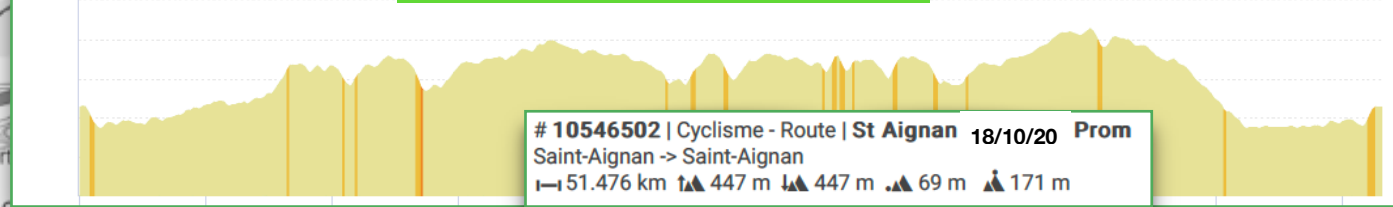

Parcours promeneurs

Parcours randonneurs

Parcours randonneurs + rallonge

Départ 9h 00

<5% <7% <10% <15% >15%

<https://www.openrunner.com/r/10546502>

10546502 | Cyclisme - Route | St Aignan 18/10/20 Prom
Saint-Aignan -> Saint-Aignan
↳ 51.476 km ⚡ 447 m ⚡ 447 m ⚡ 69 m ⚡ 171 m

<5% <7% <10% <15% >15%

<https://www.openrunner.com/r/10546506>

10546506 | Cyclisme - Route | St Aignan 18/10/20 Rando
Saint-Aignan -> Saint-Aignan
↳ 84.04 km ⚡ 663 m ⚡ 663 m ⚡ 63 m ⚡ 184 m

<5% <7% <10% <15% >15%

10546509 | Cyclisme - Route | St Aignan 18/10/20 Rando + ral
Saint-Aignan -> Saint-Aignan
↳ 91.852 km ⚡ 702 m ⚡ 702 m ⚡ 63 m ⚡ 184 m

<https://www.openrunner.com/r/10546509>