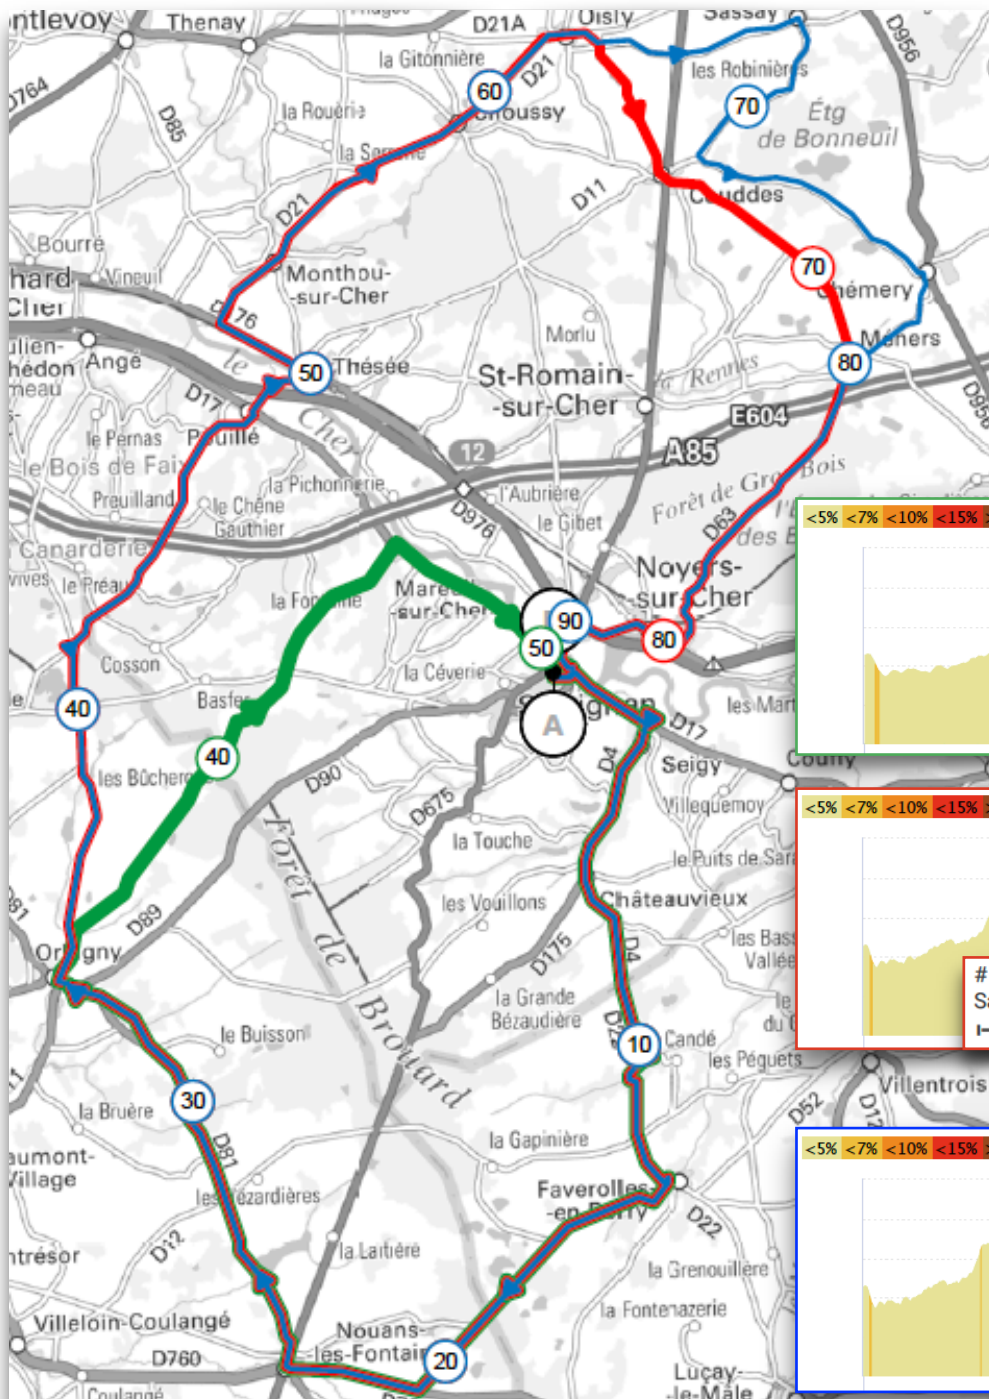

Parcours promeneurs

Parcours randonneurs

Parcours randonneurs + rallonge

Départ 9h 00

<5% <7% <10% <15% >15%

<https://www.openrunner.com/r/10546502>

10546502 | Cyclisme - Route | St Aignan 18/10/20 Prom
Saint-Aignan -> Saint-Aignan
↳ 51.476 km ⚡ 447 m ⚡ 447 m ⚡ 69 m ⚡ 171 m

<5% <7% <10% <15% >15%

<https://www.openrunner.com/r/10546506>

10546506 | Cyclisme - Route | St Aignan 18/10/20 Rando
Saint-Aignan -> Saint-Aignan
↳ 84.04 km ⚡ 663 m ⚡ 663 m ⚡ 63 m ⚡ 184 m

<5% <7% <10% <15% >15%

10546509 | Cyclisme - Route | St Aignan 18/10/20 Rando + ral
Saint-Aignan -> Saint-Aignan
↳ 91.852 km ⚡ 702 m ⚡ 702 m ⚡ 63 m ⚡ 184 m

<https://www.openrunner.com/r/10546509>