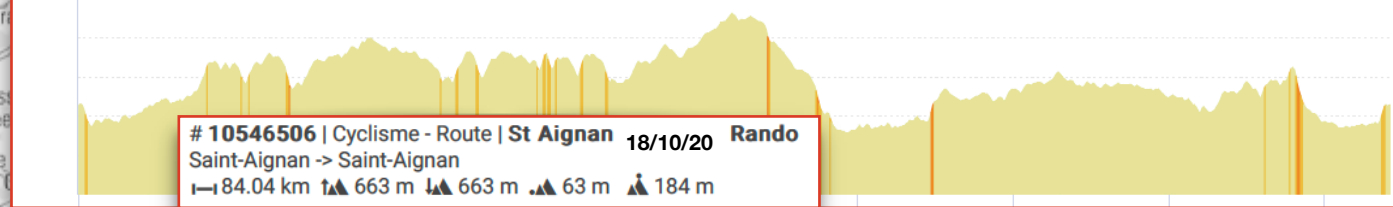

Parcours promeneurs

Parcours randonneurs

Parcours randonneurs + rallonge

Départ 9h 00

<5% <7% <10% <15% >15%

<https://www.openrunner.com/r/10546502>

10546502 | Cyclisme - Route | St Aignan 18/10/20 Prom
Saint-Aignan -> Saint-Aignan
↳ 51.476 km ⚡ 447 m ⚡ 447 m ⚡ 69 m ⚡ 171 m

<5% <7% <10% <15% >15%

<https://www.openrunner.com/r/10546506>

10546506 | Cyclisme - Route | St Aignan 18/10/20 Rando
Saint-Aignan -> Saint-Aignan
↳ 84.04 km ⚡ 663 m ⚡ 663 m ⚡ 63 m ⚡ 184 m

<5% <7% <10% <15% >15%

10546509 | Cyclisme - Route | St Aignan 18/10/20 Rando + ral
Saint-Aignan -> Saint-Aignan
↳ 91.852 km ⚡ 702 m ⚡ 702 m ⚡ 63 m ⚡ 184 m

<https://www.openrunner.com/r/10546509>