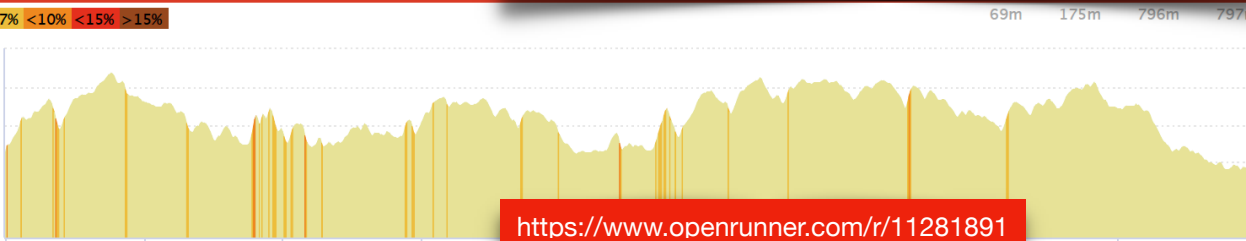

Parcours promeneurs

Parcours randonneurs

Parcours randonneurs + rallonge

Départ 8H 00

11281884 | Cyclisme - Route | St Aignan 14/6/20 Prom
Saint-Aignan -> Saint-Aignan
| 64.522 km | 569 m | 570 m | 69 m | 178 m

69m 178m 569m 570m

<https://www.openrunner.com/r/11281884>

11281891 | Cyclisme - Route | St Aignan 14/6/20 Rando
Saint-Aignan -> Saint-Aignan
| 90.129 km | 796 m | 797 m | 69 m | 175 m

69m 175m 796m 797m

<https://www.openrunner.com/r/11281891>

11281894 | Cyclisme - Route | St Aignan 14/6/20 Rando + ral
Saint-Aignan -> Saint-Aignan
| 103.982 km | 985 m | 986 m | 69 m | 191 m

69m 191m 985m 986m

<https://www.openrunner.com/r/11281894>