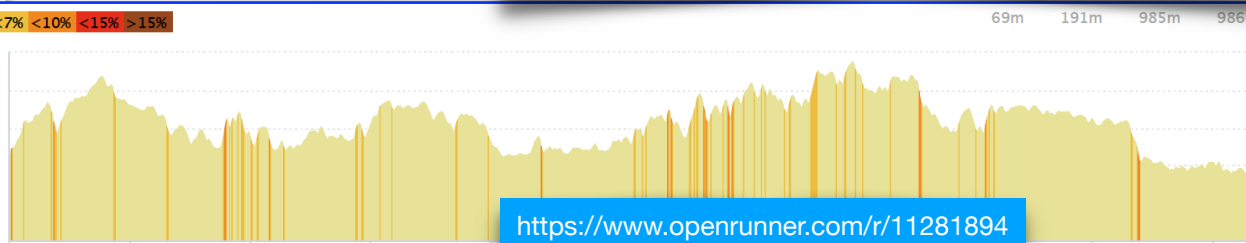

Parcours promeneurs

Parcours randonneurs

Parcours randonneurs + rallonge

Départ 8H 00

11281884 | Cyclisme - Route | St Aignan 14/6/20 Prom
Saint-Aignan -> Saint-Aignan
| 64.522 km | 569 m | 570 m | 69 m | 178 m

69m 178m 569m 570m

<https://www.openrunner.com/r/11281884>

11281891 | Cyclisme - Route | St Aignan 14/6/20 Rando
Saint-Aignan -> Saint-Aignan
| 90.129 km | 796 m | 797 m | 69 m | 175 m

69m 175m 796m 797m

<https://www.openrunner.com/r/11281891>

11281894 | Cyclisme - Route | St Aignan 14/6/20 Rando + ral
Saint-Aignan -> Saint-Aignan
| 103.982 km | 985 m | 986 m | 69 m | 191 m

69m 191m 985m 986m

<https://www.openrunner.com/r/11281894>