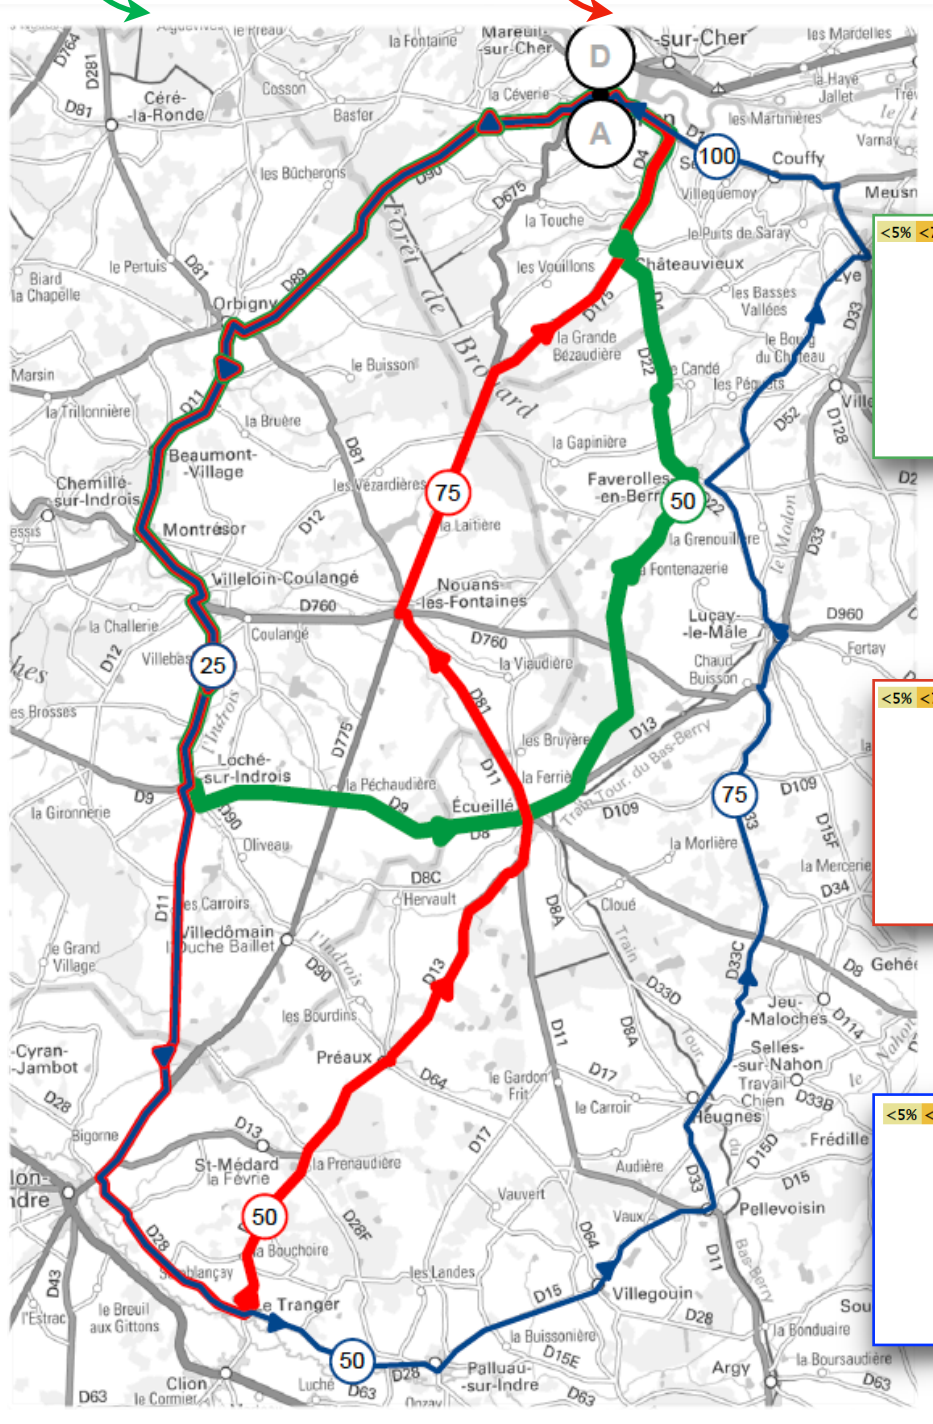

Parcours promeneurs

Parcours randonneurs

Parcours randonneurs + rallonge

Départ 8H 00

11281884 | Cyclisme - Route | St Aignan 14/6/20 Prom
Saint-Aignan -> Saint-Aignan
| 64.522 km | 569 m | 570 m | 69 m | 178 m

69m 178m 569m 570m

<https://www.openrunner.com/r/11281884>

11281891 | Cyclisme - Route | St Aignan 14/6/20 Rando
Saint-Aignan -> Saint-Aignan
| 90.129 km | 796 m | 797 m | 69 m | 175 m

69m 175m 796m 797m

<https://www.openrunner.com/r/11281891>

11281894 | Cyclisme - Route | St Aignan 14/6/20 Rando + ral
Saint-Aignan -> Saint-Aignan
| 103.982 km | 985 m | 986 m | 69 m | 191 m

69m 191m 985m 986m

<https://www.openrunner.com/r/11281894>