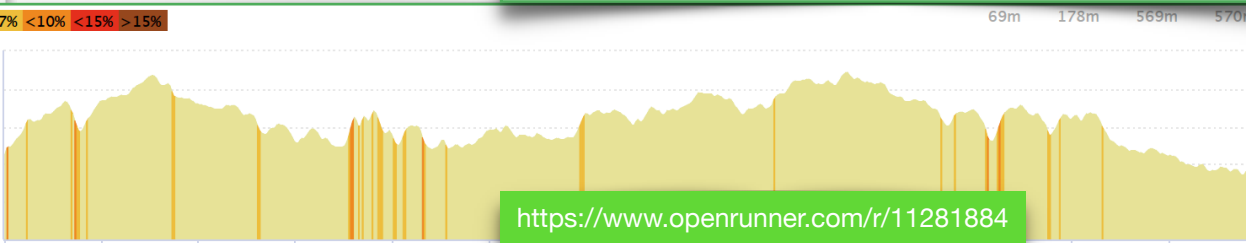

Parcours promeneurs

Parcours randonneurs

Parcours randonneurs + rallonge

Départ 8H 00

11281884 | Cyclisme - Route | St Aignan 14/6/20 Prom
Saint-Aignan -> Saint-Aignan
| 64.522 km | 569 m | 570 m | 69 m | 178 m

69m 178m 569m 570m

<https://www.openrunner.com/r/11281884>

11281891 | Cyclisme - Route | St Aignan 14/6/20 Rando
Saint-Aignan -> Saint-Aignan
| 90.129 km | 796 m | 797 m | 69 m | 175 m

69m 175m 796m 797m

<https://www.openrunner.com/r/11281891>

11281894 | Cyclisme - Route | St Aignan 14/6/20 Rando + ral
Saint-Aignan -> Saint-Aignan
| 103.982 km | 985 m | 986 m | 69 m | 191 m

69m 191m 985m 986m

<https://www.openrunner.com/r/11281894>